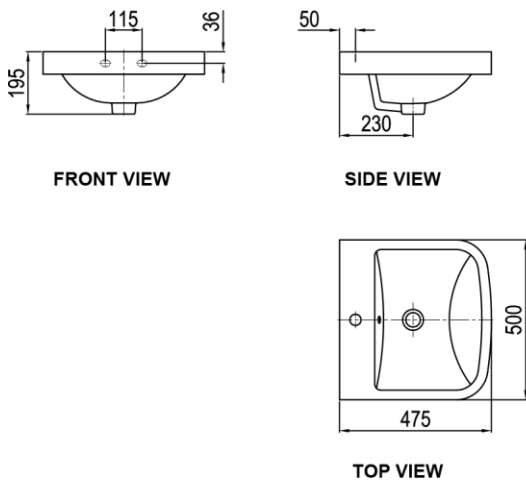

Wall-Hung Lavatory

PRODUCT FEATURES

- High gloss surface finishing
- Easy to clean surface profile

PRODUCT SPECIFICATIONS

- Dimension: 500 (L) x 475 (W) x 195 (H) mm
- Material: Vitreous China

TECHNICAL DRAWING